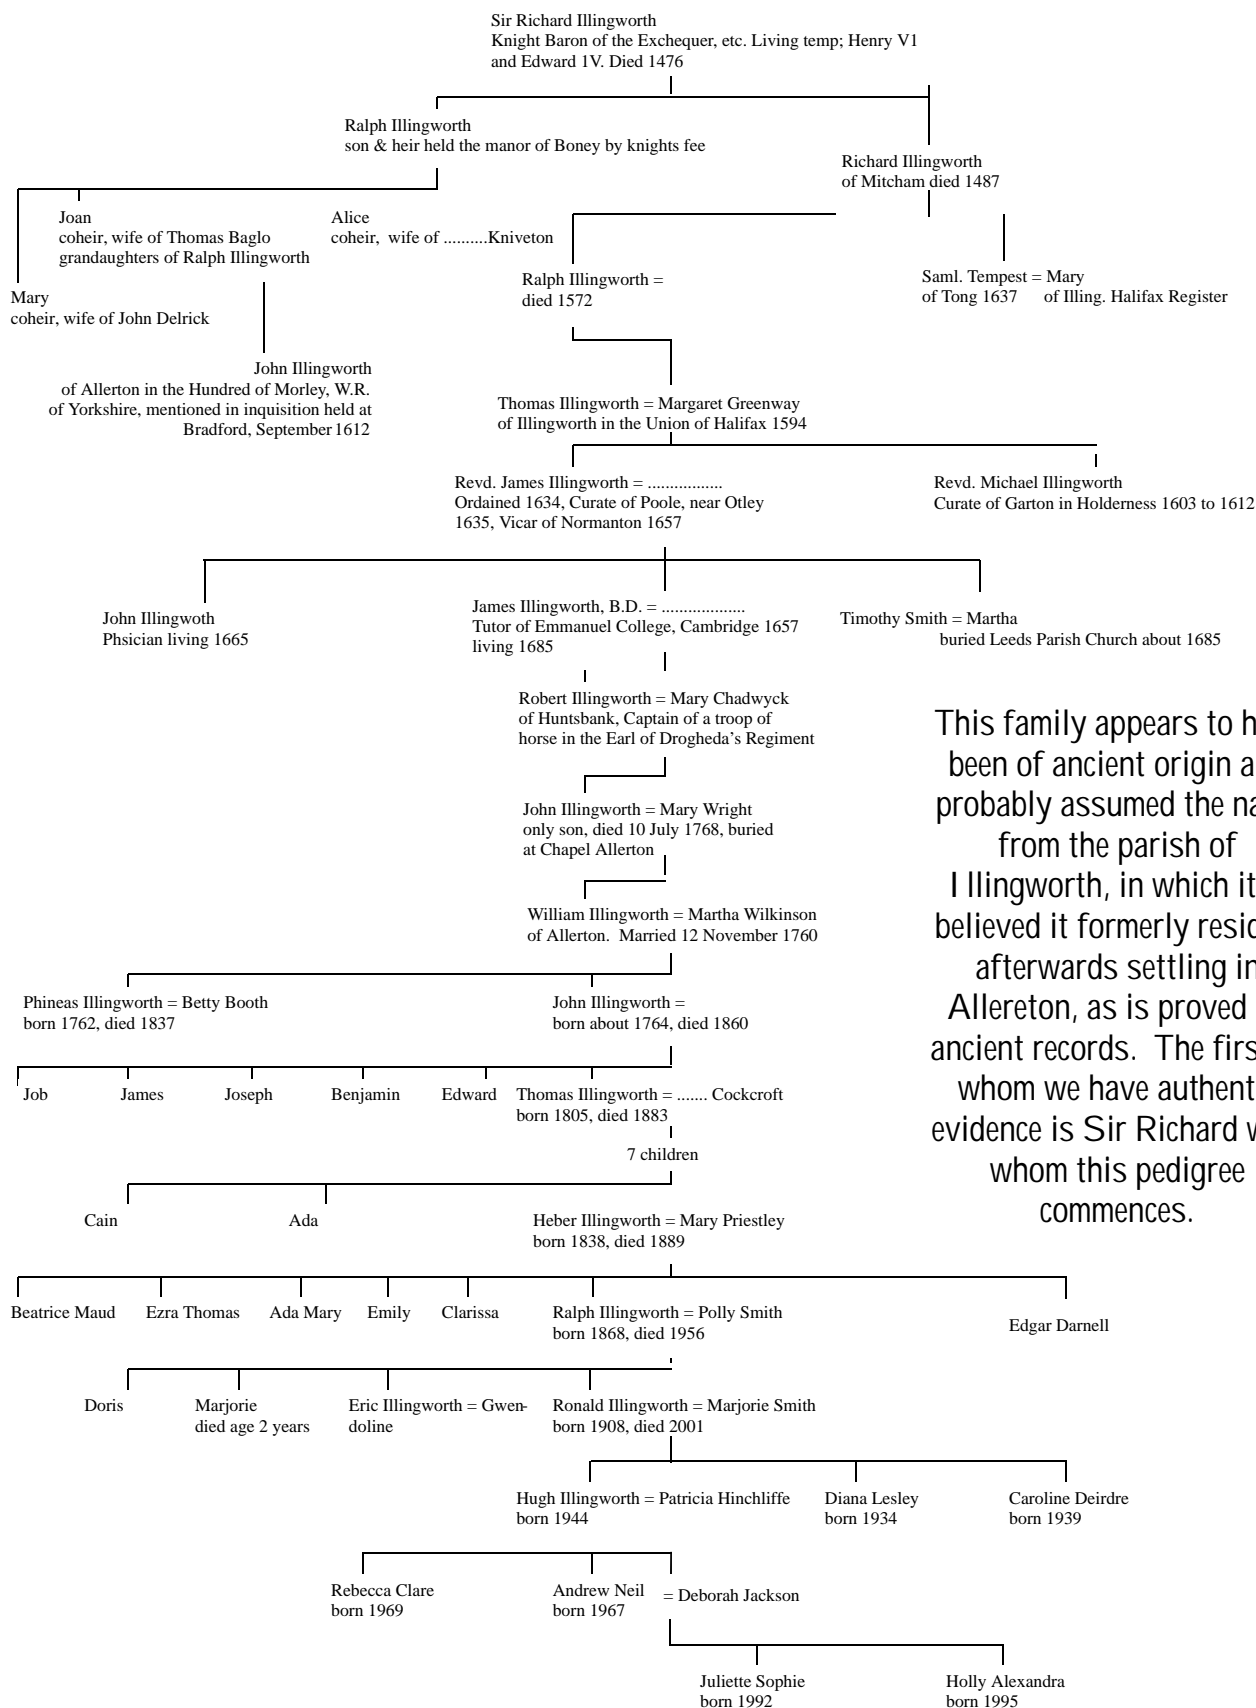

The Family Tree of the Illingworths of Nabwood, Shipley, Yorkshire

This family appears to have been of ancient origin and probably assumed the name from the parish of I Illingworth, in which it is believed it formerly resided, afterwards settling in Allerton, as is proved by ancient records. The first of whom we have authentic evidence is Sir Richard with whom this pedigree commences.